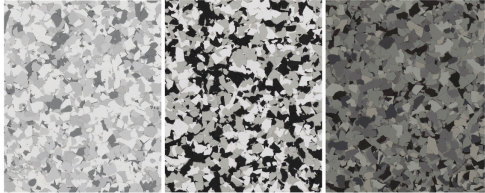

Technical Data Sheet (TDS)

XPF Polymer Flakes

Colored Flake Chips

GLACIER

YOSEMITE

LAVA ROCK

DENALI

DUNE

CANYON