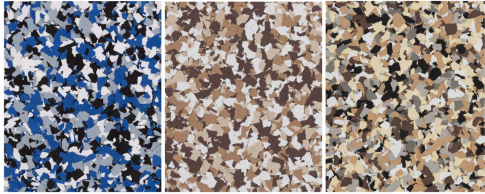

Technical Data Sheet (TDS)

XPF Polymer Flakes

Colored Flake Chips

GLACIER

YOSEMITE

LAVA ROCK

DENALI

DUNE

CANYON