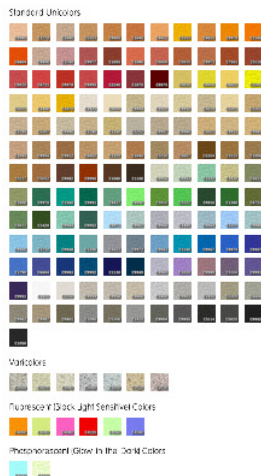

POLYMER FLAKES and TEXTURING COMPOUNDS

STAUF carries two texturing compounds and 4 color blends in the 1/8" size in stock:

XTC-S
(Silicium Dioxide)
for commercial/outdoor use

XTC-P
(Polypropylene)
for residential/indoor use

AIR
(STAUF XPF79)

EARTH
(STAUF XPF78)

WATER
(STAUF XPF31)

FIRE
(STAUF XPF57)

With over 150 solid colors as well as 150 color blends in 6 sizes to choose from we recommend www.colorflakes.com for compatible flakes and blends: