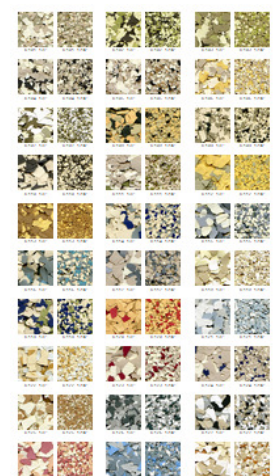

POLYMER FLAKES and TEXTURING COMPOUNDS

STAUF carries two texturing compounds and 4 color blends in the 1/8" size in stock:

XTC-S
(Silicium Dioxide)
for commercial/outdoor use

XTC-P
(Polypropylene)
for residential/indoor use

AIR
(STAUF XPF79)

EARTH
(STAUF XPF78)

WATER
(STAUF XPF31)

FIRE
(STAUF XPF57)

With over 150 solid colors as well as 150 color blends in 6 sizes to choose from we recommend www.colorflakes.com for compatible flakes and blends: